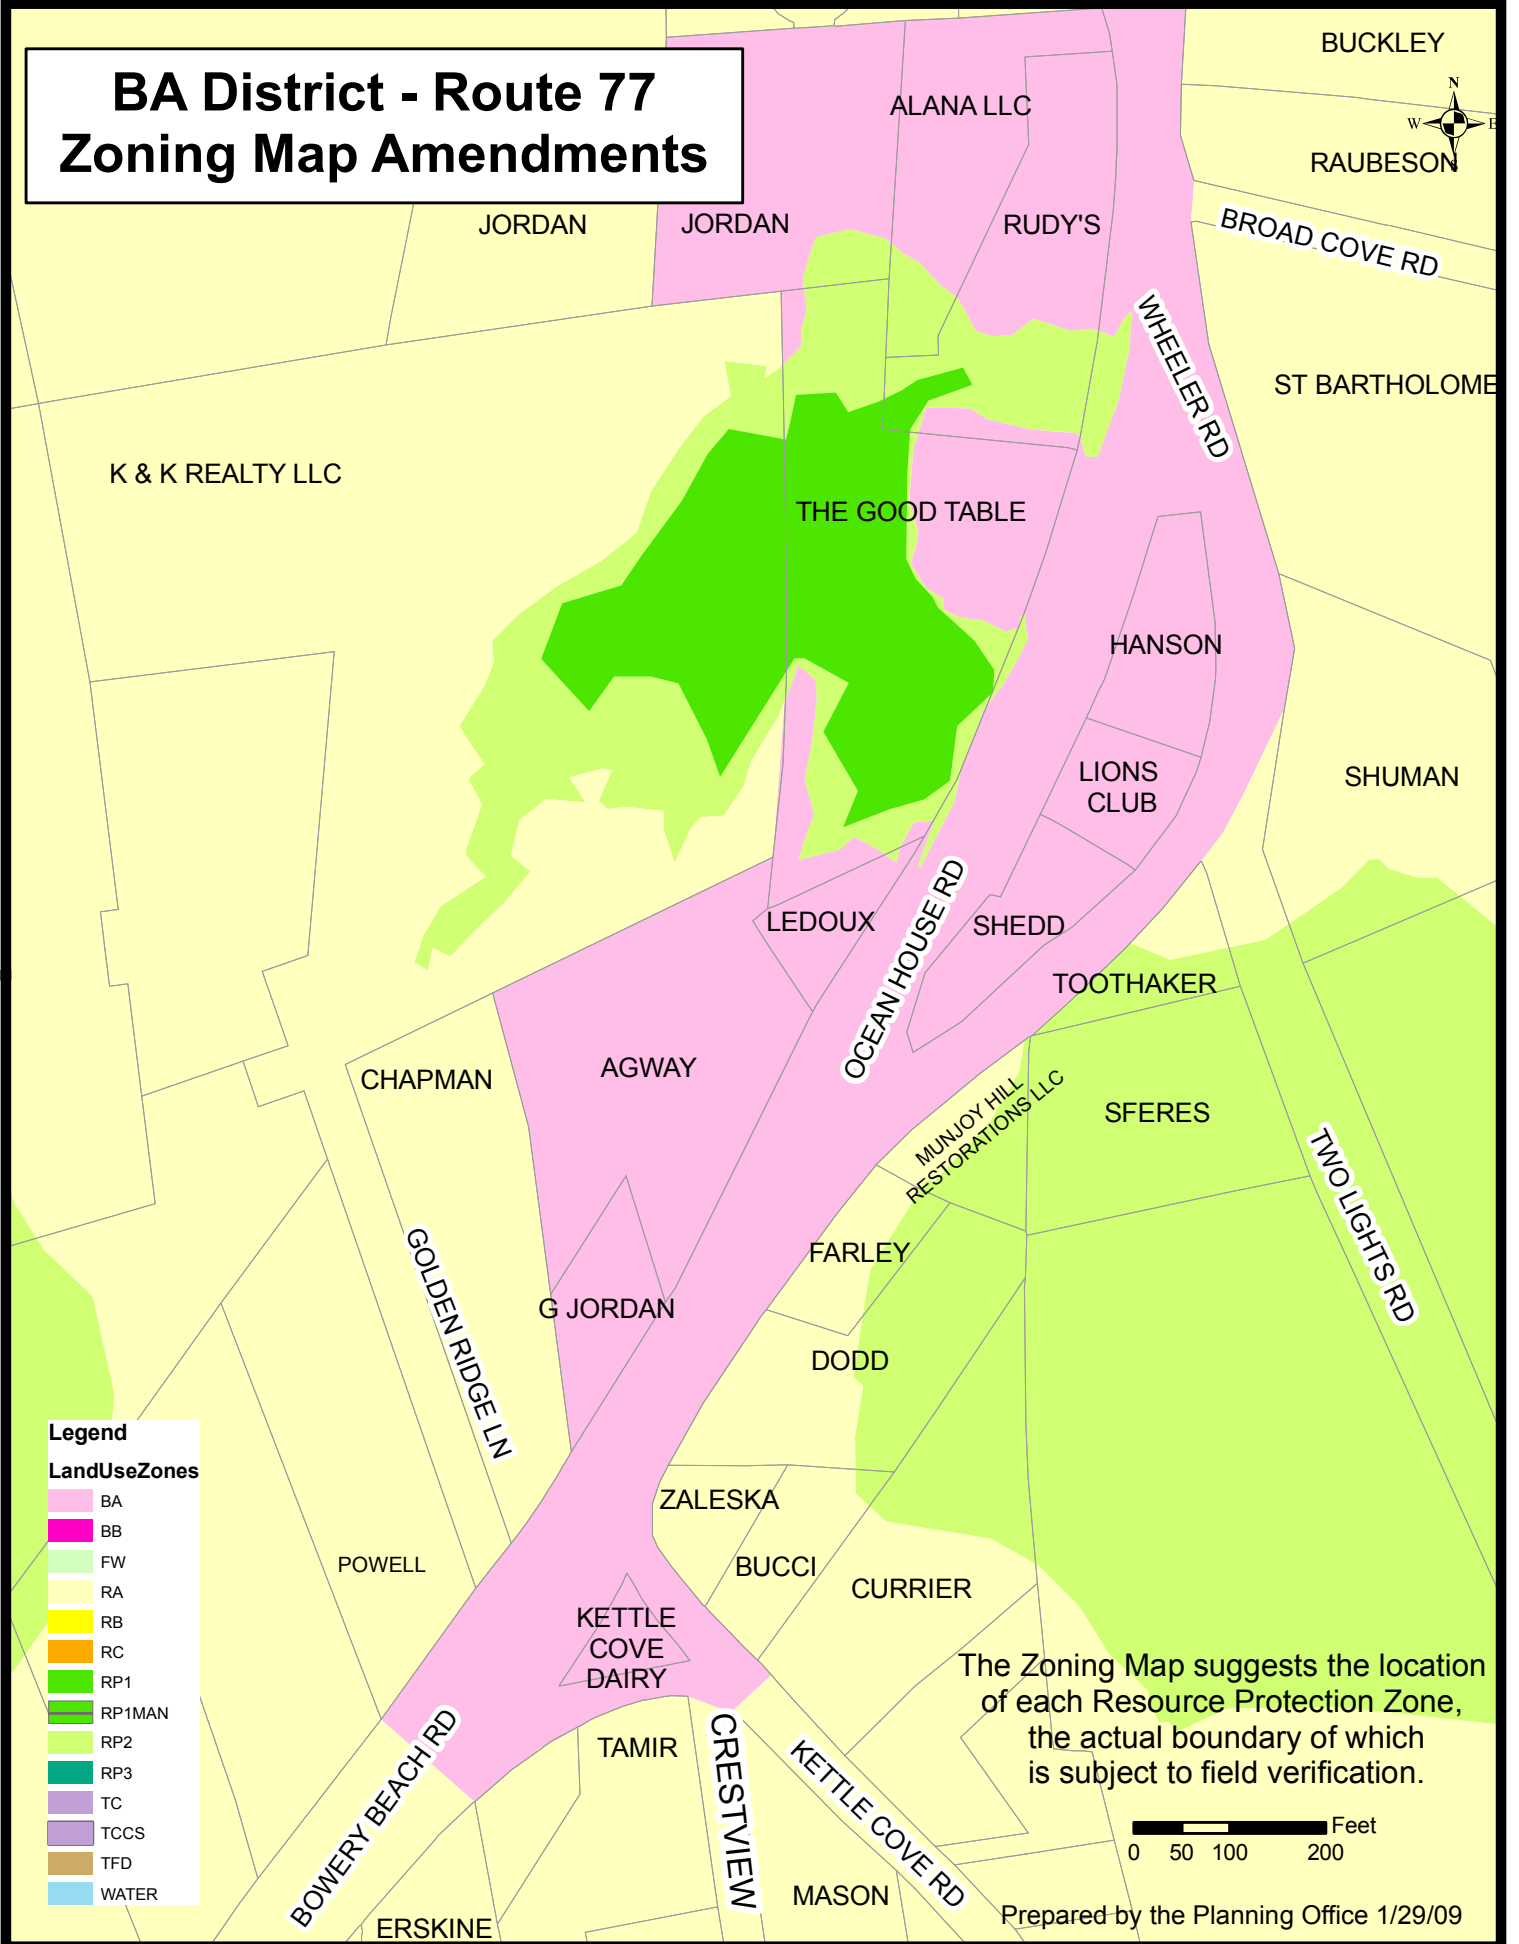

BA District - Route 77 Zoning Map Amendments

- Legend**
- LandUseZones**
- BA
 - BB
 - FW
 - RA
 - RB
 - RC
 - RP1
 - RP1MAN
 - RP2
 - RP3
 - TC
 - TCCS
 - TFD
 - WATER

The Zoning Map suggests the location of each Resource Protection Zone, the actual boundary of which is subject to field verification.